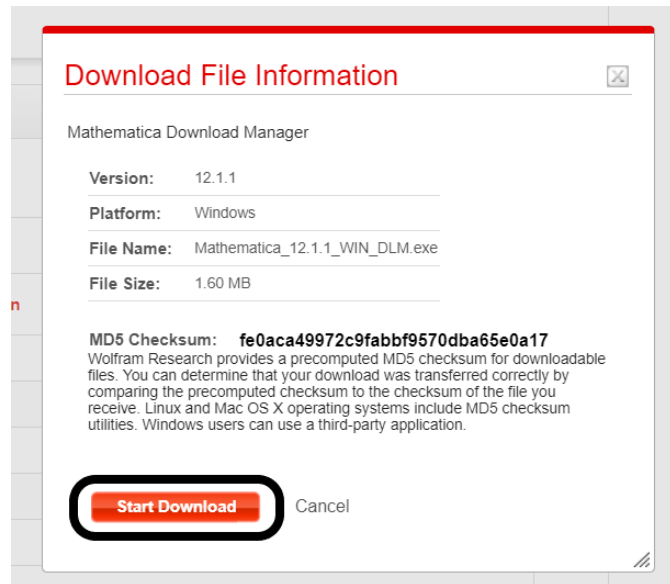

Instalação do Wolfram Mathematica 12.1.1 (windows) – Alunos

6 – Passos de instalação