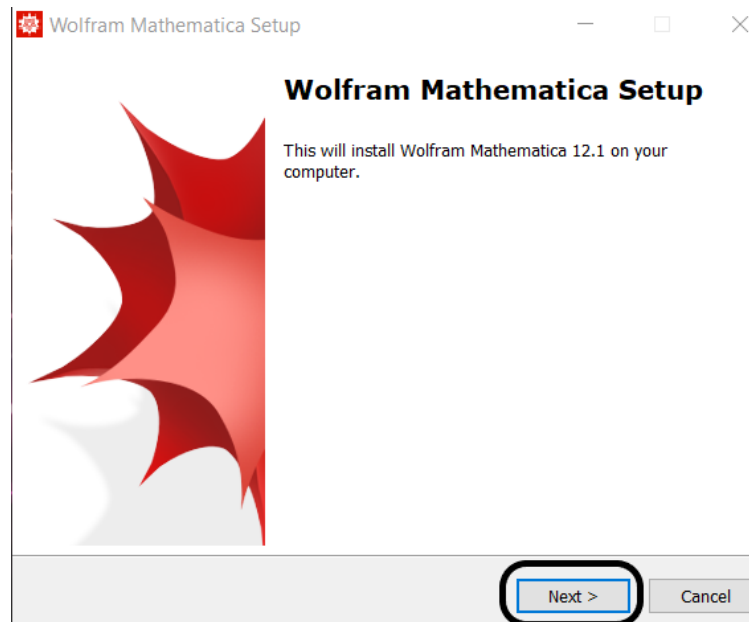

Instalação do Wolfram Mathematica 12.1.1 (windows) – Alunos

Passos de instalação