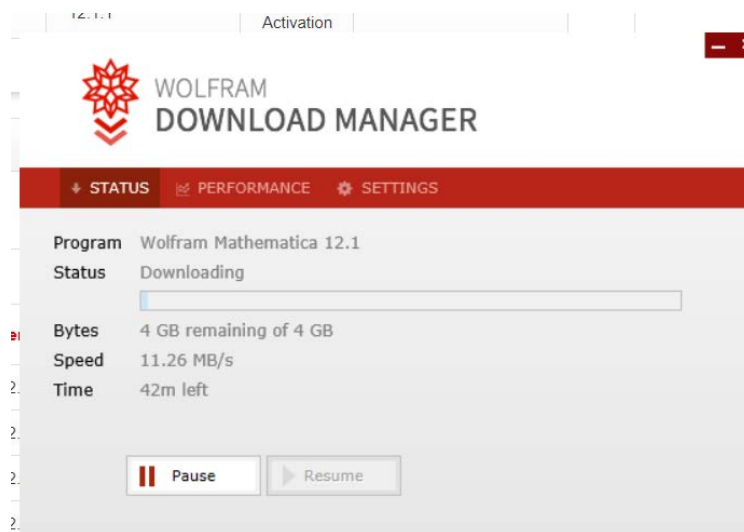

Instalação do Wolfram Mathematica 12.1.1 (windows) – Alunos

6 – Passos de instalação